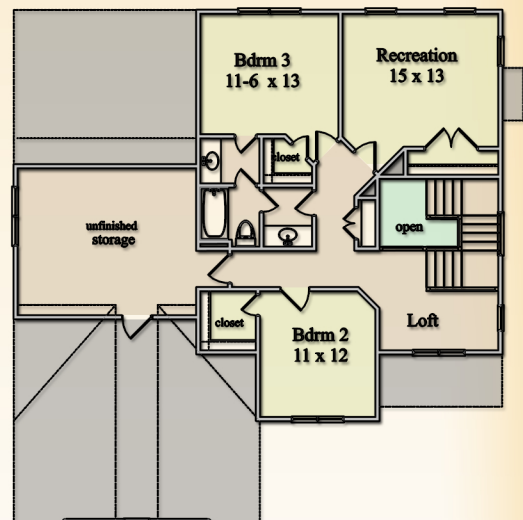

# WHISPERING PINES

2442 sq. ft.  
3 bed/ 2.5 bath

## SECOND FLOOR

*Designed by*  
**MIDTOWN  
DESIGNS**

PROFESSIONAL RESIDENTIAL DESIGN