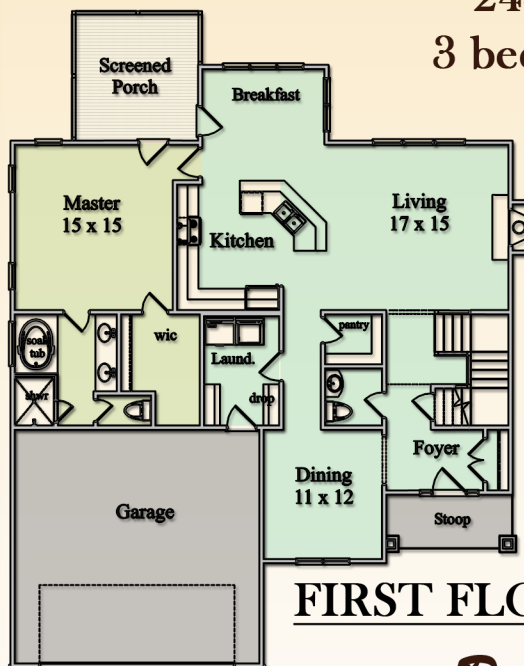

# WHISPERING PINES

2442 sq. ft.  
3 bed/ 2.5 bath

## SECOND FLOOR

*Designed by*  
**MIDTOWN  
DESIGNS**

PROFESSIONAL RESIDENTIAL DESIGN