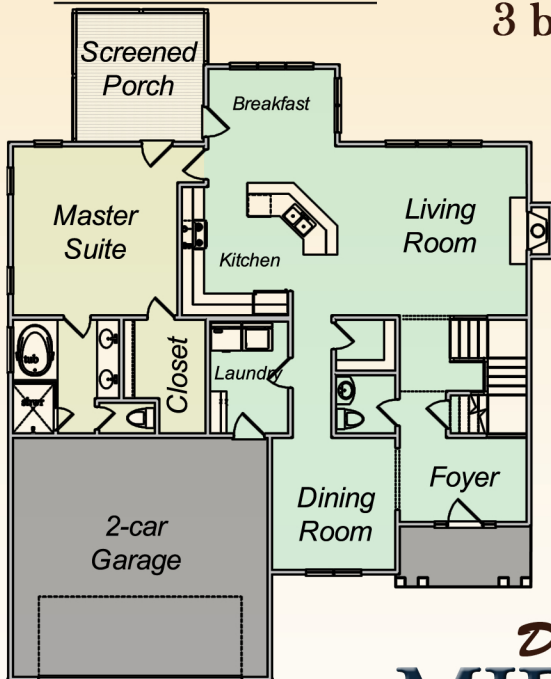

SADDLEBROOK

FIRST FLOOR

2496 sq. ft.
3 bed/ 2.5 bath

SECOND FLOOR

Designed by
**MIDTOWN
DESIGNS**

PROFESSIONAL RESIDENTIAL DESIGN