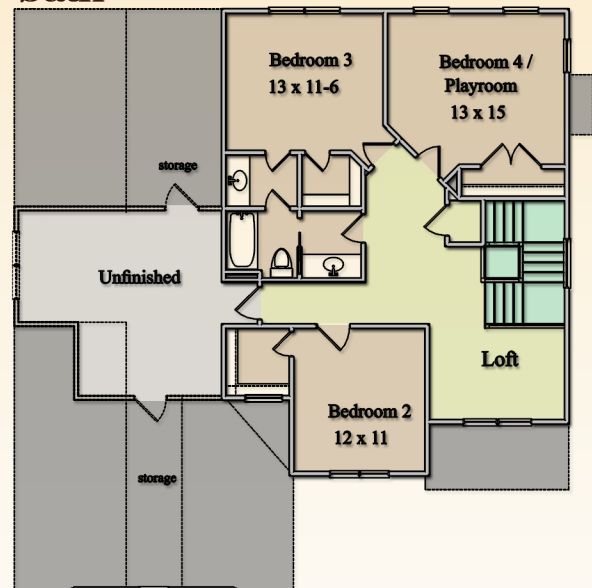

APPLEWOOD

FIRST FLOOR

2590 sq. ft.

SECOND FLOOR

4 bed/ 2.5 bath

Designed by
**MIDTOWN
DESIGNS**

PROFESSIONAL RESIDENTIAL DESIGN

EQUAL HOUSING
OPPORTUNITY