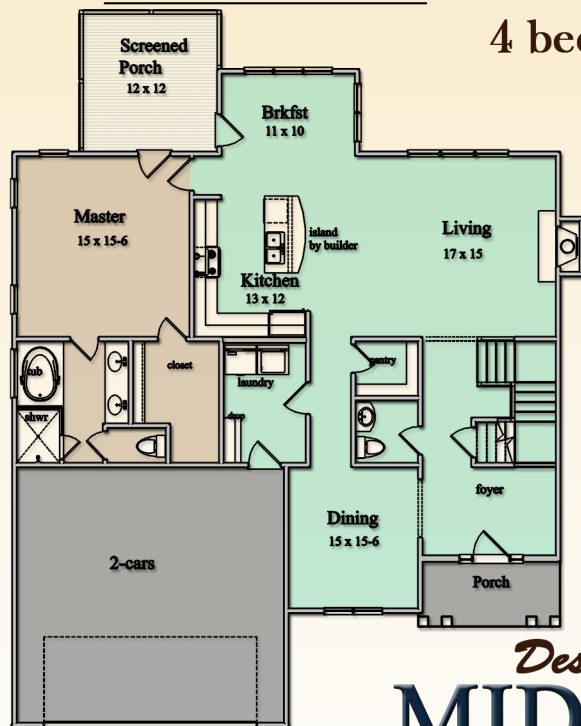

APPLEWOOD

FIRST FLOOR

2590 sq. ft.

SECOND FLOOR

4 bed/ 2.5 bath

Designed by
**MIDTOWN
DESIGNS**

PROFESSIONAL RESIDENTIAL DESIGN

EQUAL HOUSING
OPPORTUNITY