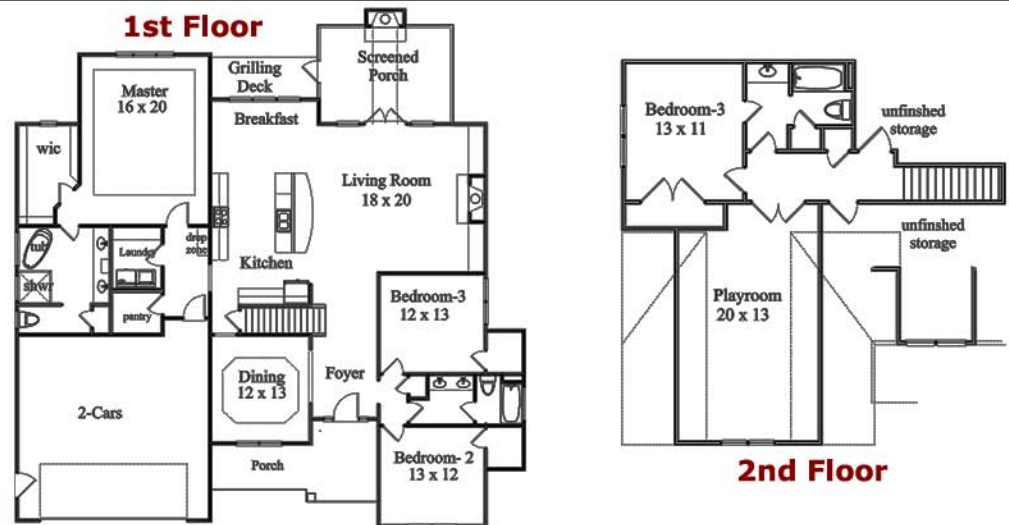

*All information deemed reliable but not guaranteed